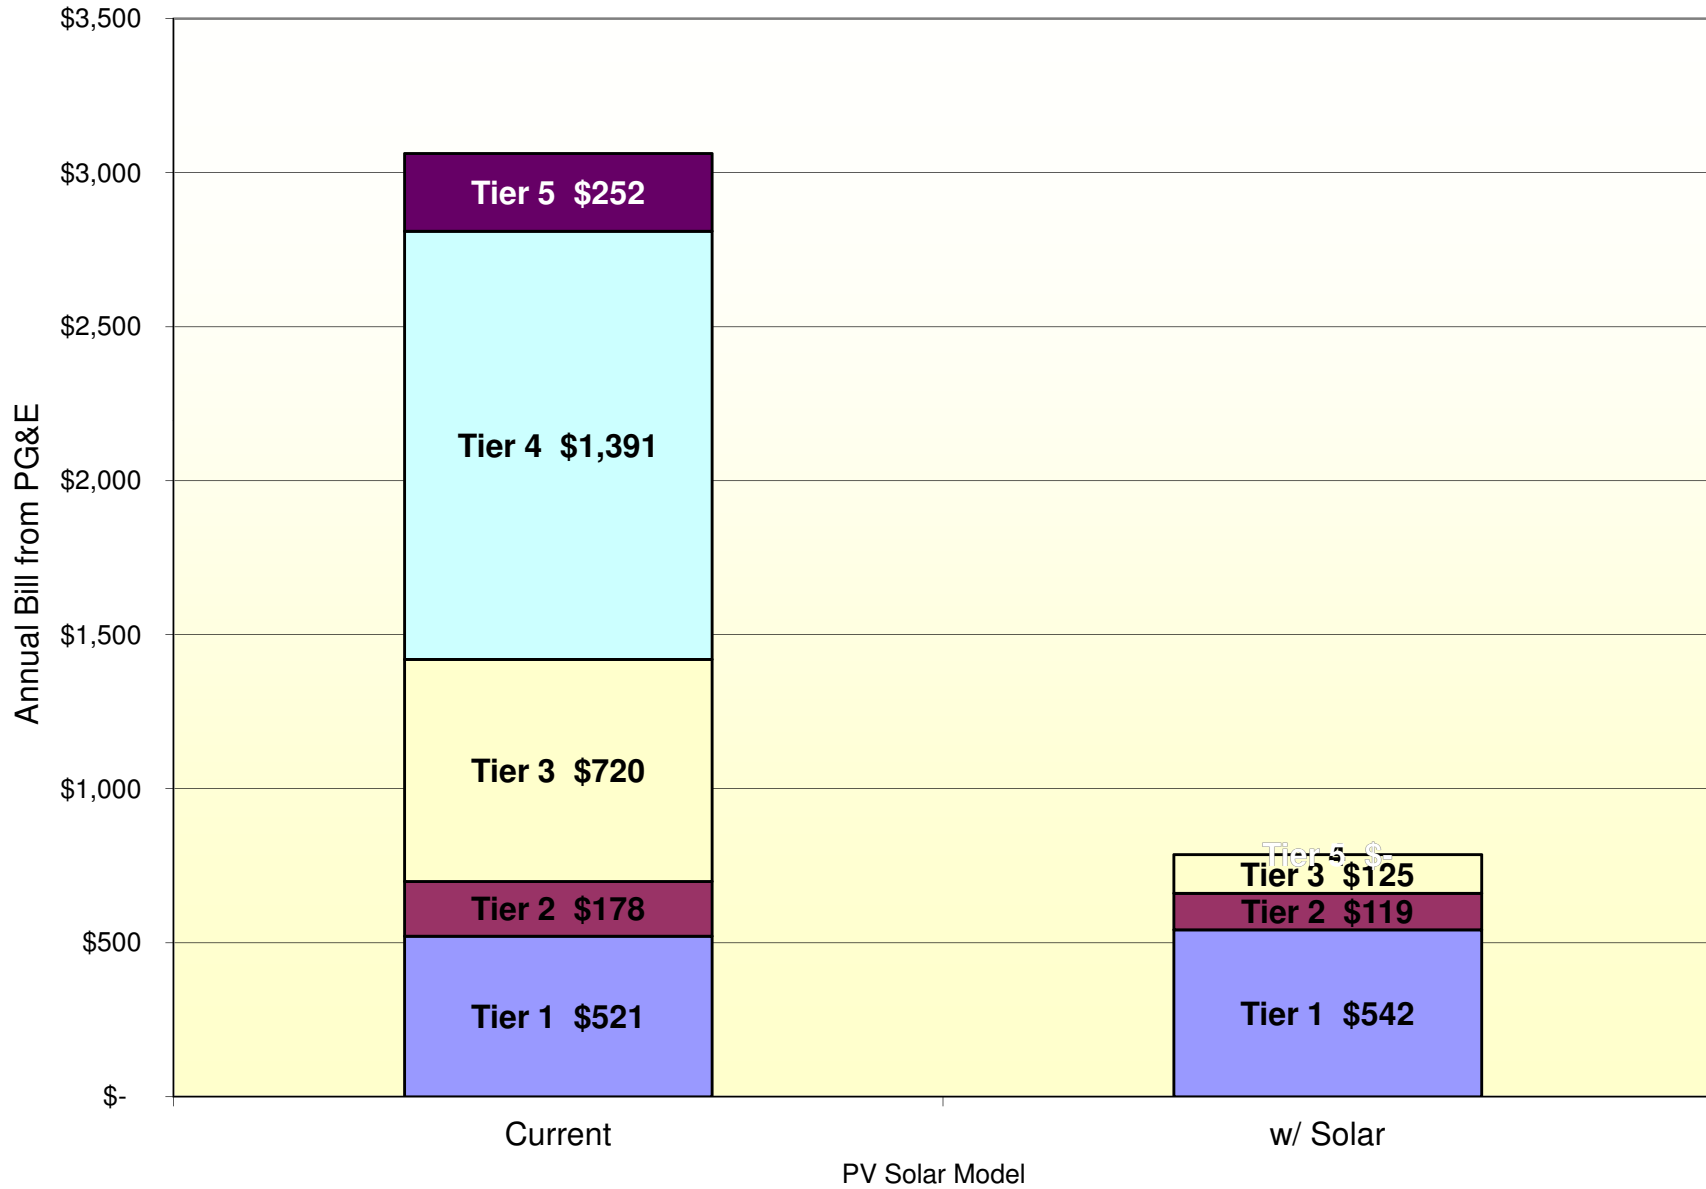

■ Est Current Usage □ Solar Production ■ Net Usage

www.skypowersystems.com
(888) 41-SOLAR

Energy Savings (\$)

Quality • Satisfaction • Trust

PV Solar Model

Tiered Energy Pricing

Quality • Satisfaction • Trust

www.skypowersystems.com
(888) 41-SOLAR

Energy Savings (\$)

Quality • Satisfaction • Trust

PV Solar Model