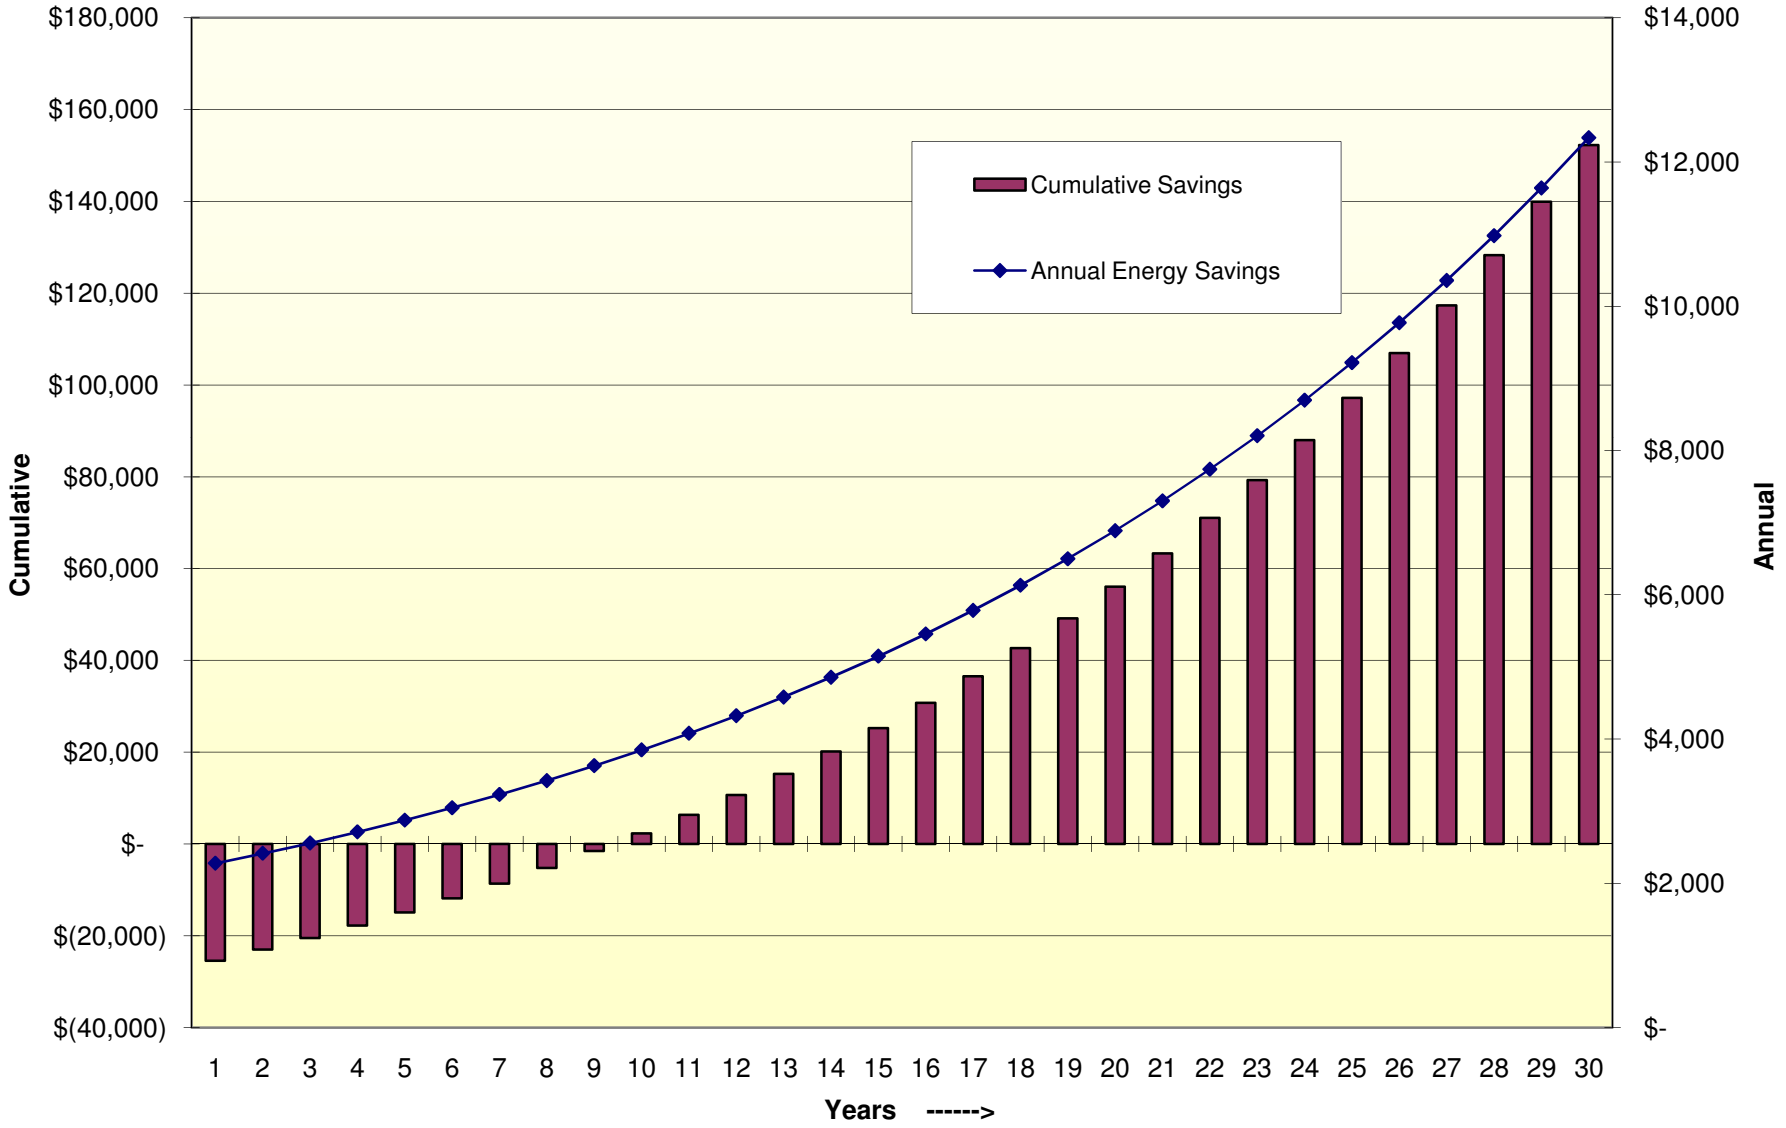

www.skypowersystems.com
(888) 41-SOLAR

Energy Savings ($)

Quality • Satisfaction • Trust

PV Solar Model