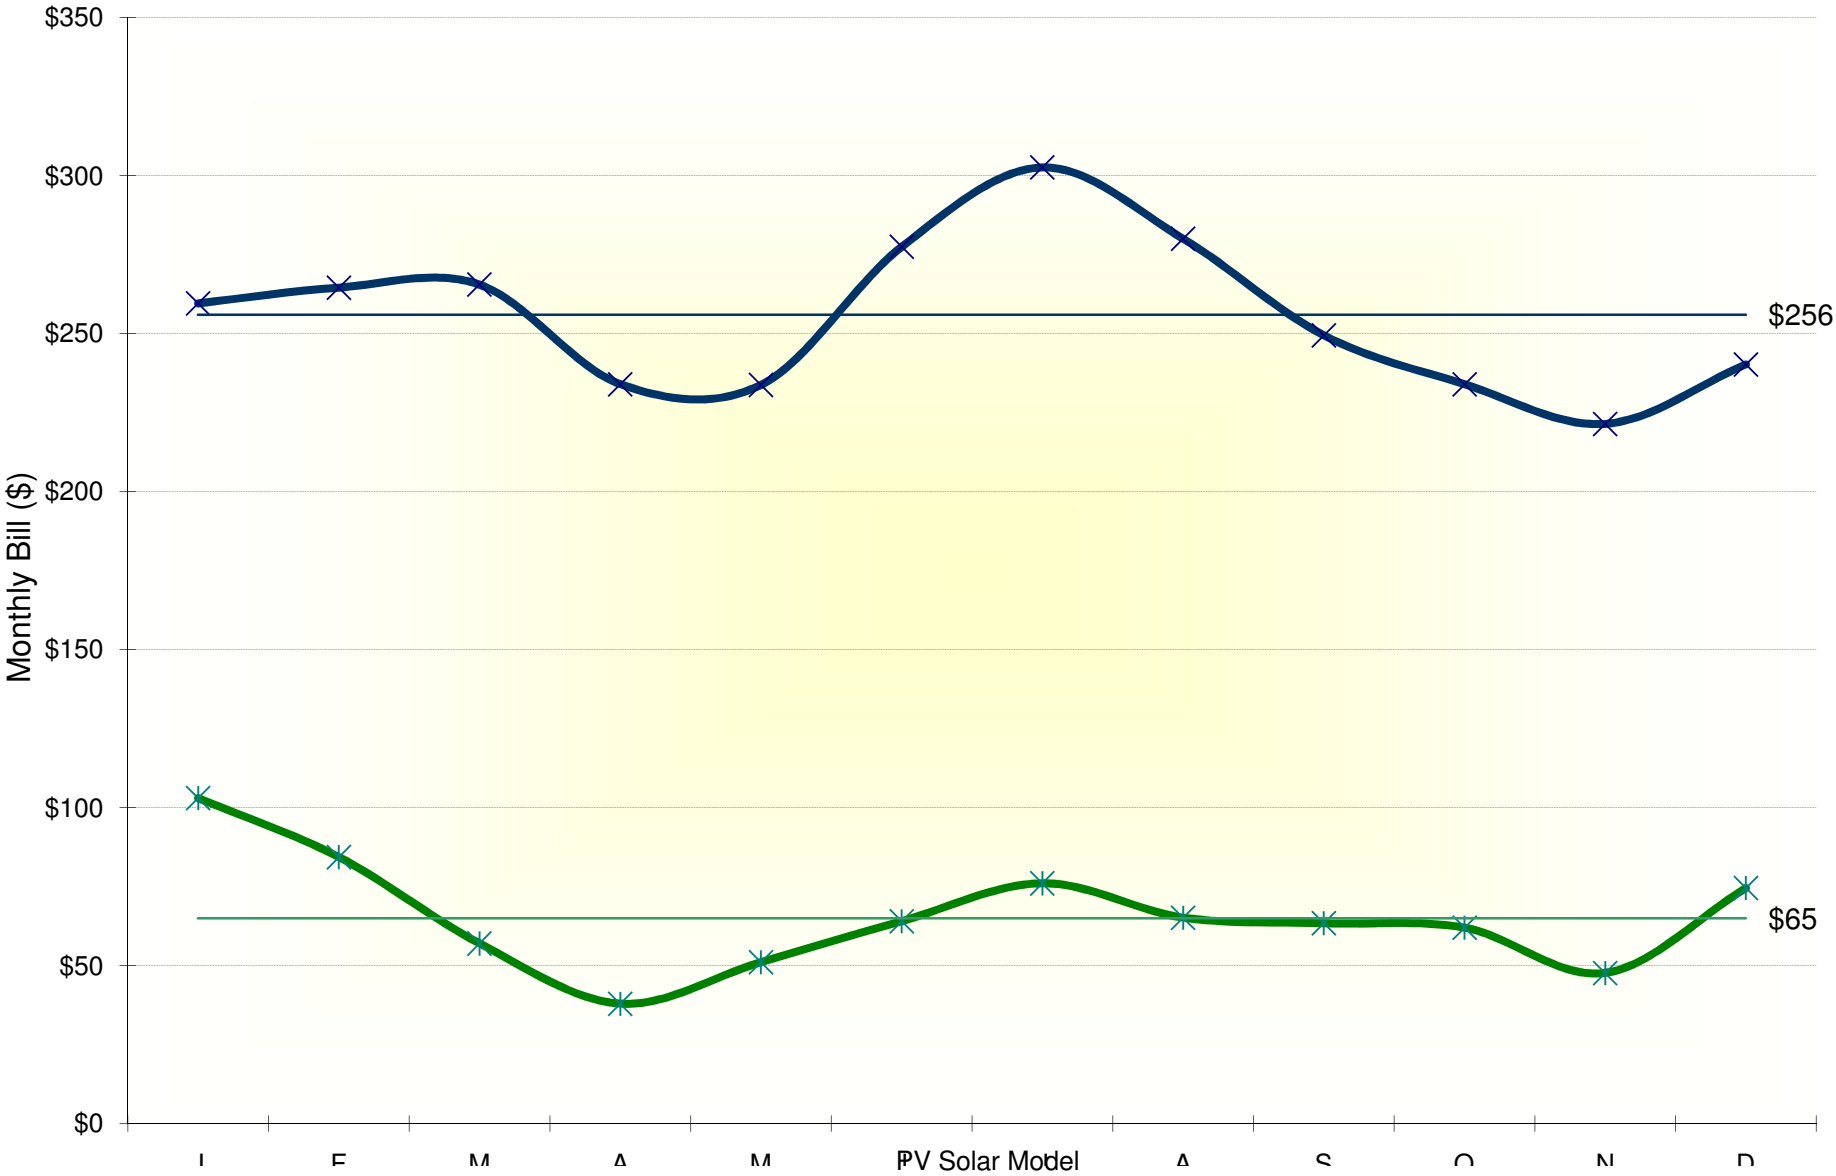

www.skypowersystems.com
(888) 41-SOLAR

Electricity Bill

Quality • Satisfaction • Trust

- Current PGE Bill (\$)
- New PGE Bill
- Avg Current Bill \$256
- Avg New Bill \$65

Electricity Usage

Quality • Satisfaction • Trust

■ Est Current Usage □ Solar Production ■ Net Usage

www.skypowersystems.com
(888) 41-SOLAR

Energy Savings (\$)

Quality • Satisfaction • Trust

PV Solar Model

Tiered Energy Pricing

Quality • Satisfaction • Trust