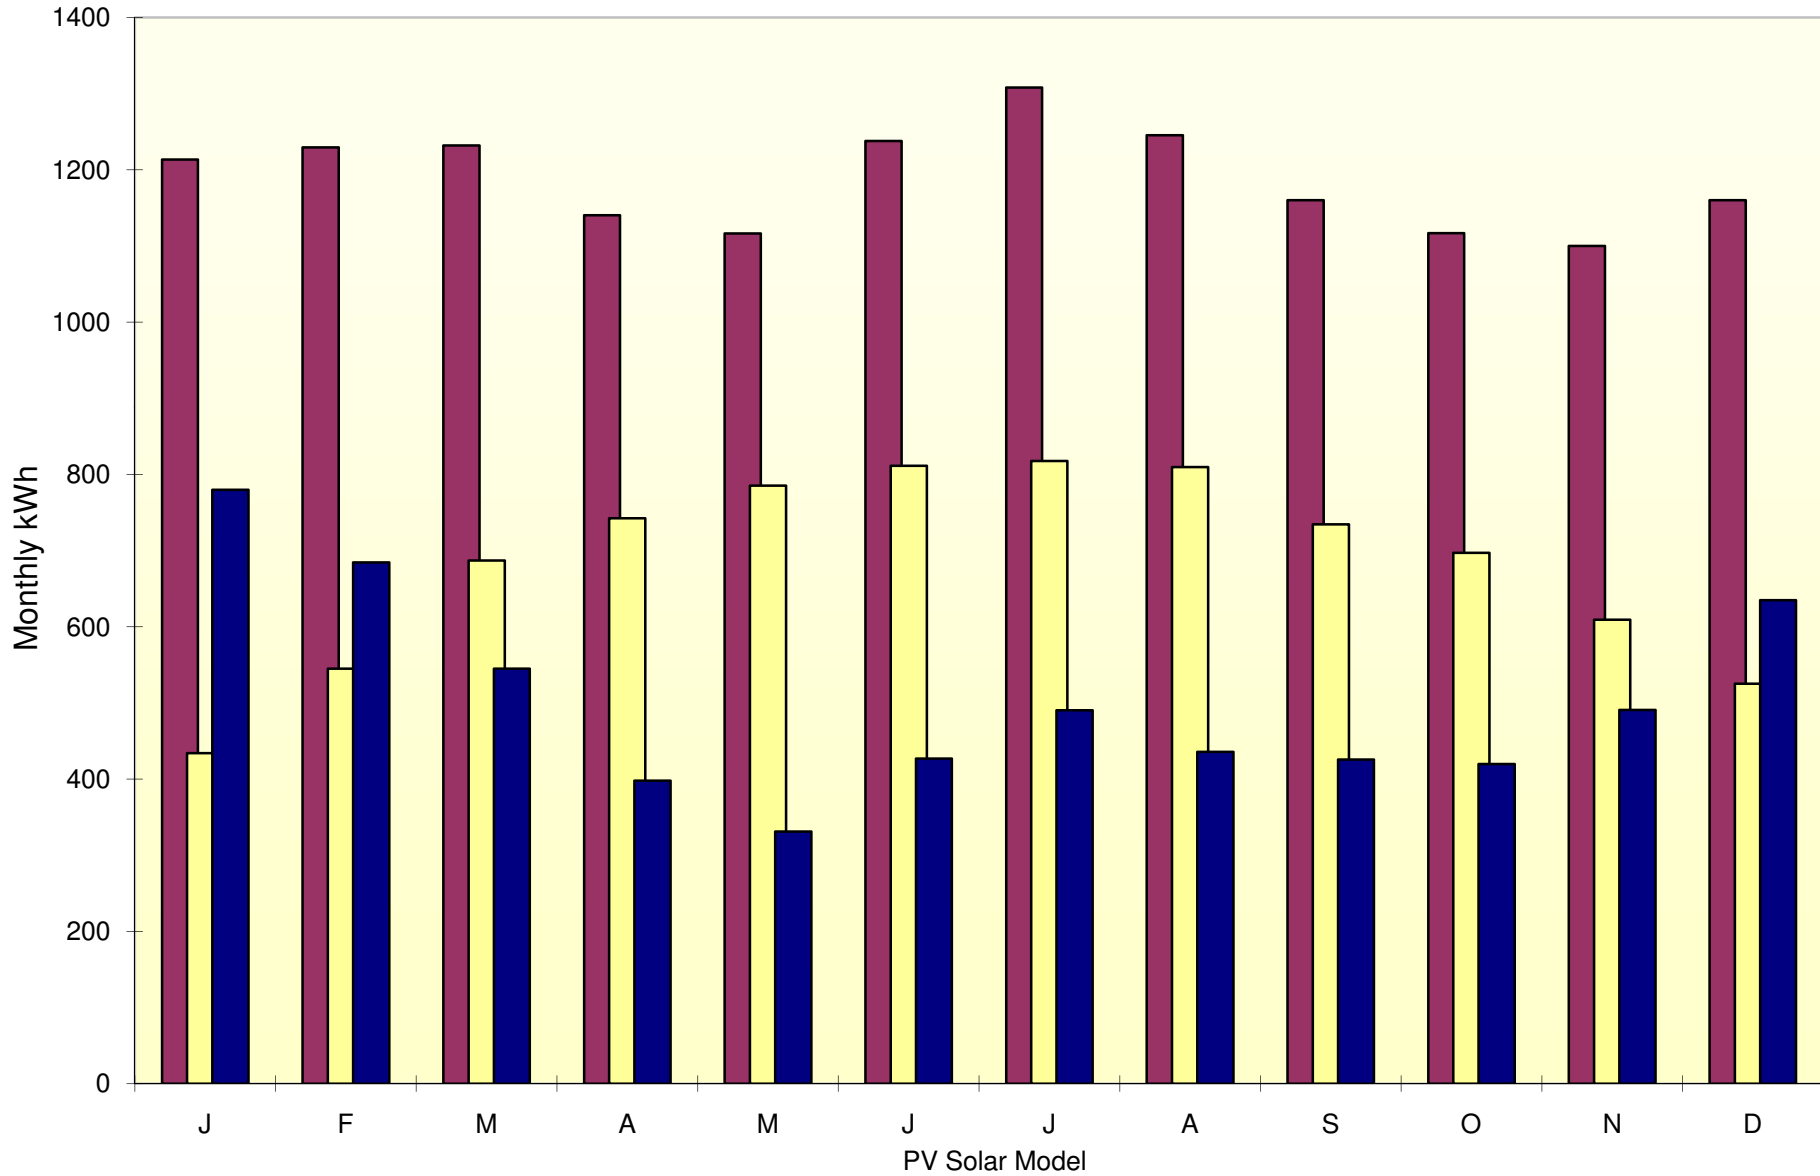

Electricity Usage

Quality • Satisfaction • Trust

■ Est Current Usage   □ Solar Production   ■ Net Usage