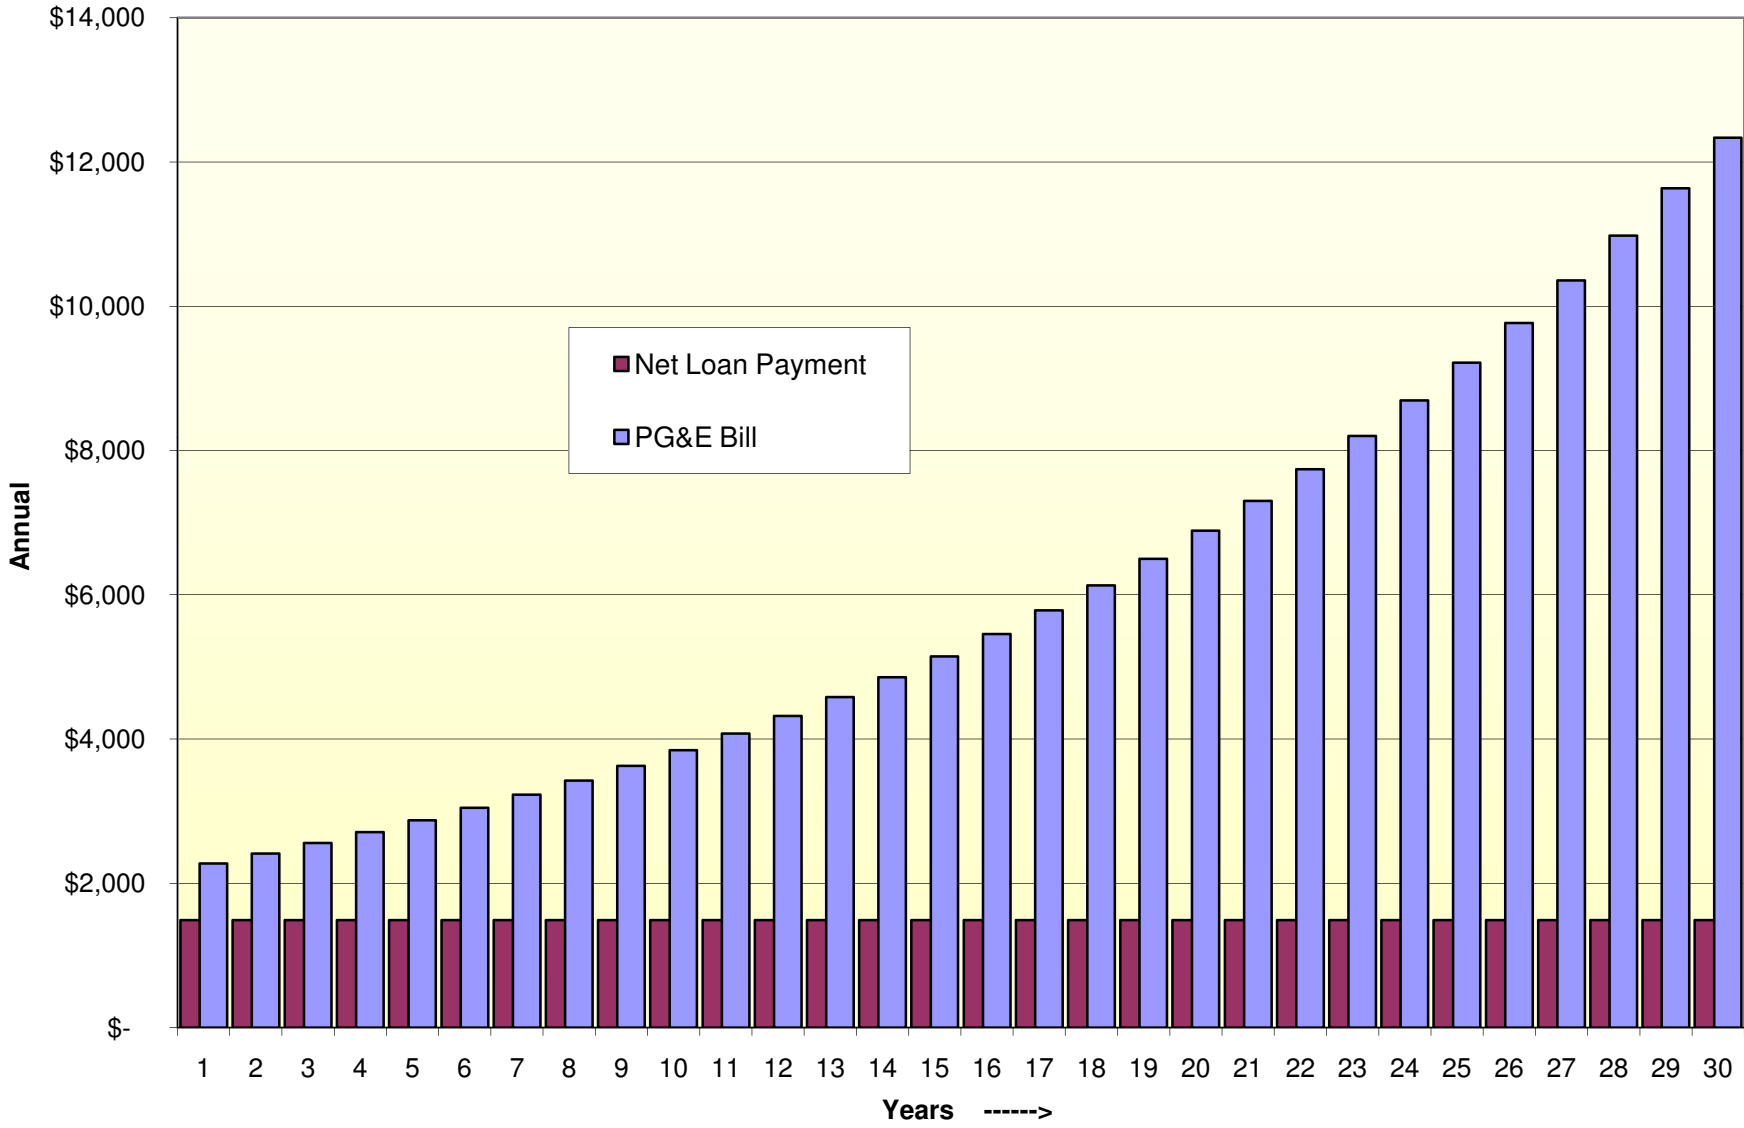

■ Est Current Usage □ Solar Production ■ Net Usage

www.skypowersystems.com
(888) 41-SOLAR

Energy Savings (\$)

Quality • Satisfaction • Trust

PV Solar Model

Tiered Energy Pricing

Quality • Satisfaction • Trust